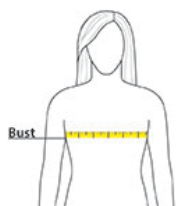

## PRODUCT MEASUREMENTS

	XS	S	M	L	XL	2XL	3XL	4XL
Size	2	4/6	8/10	12/14	16/18	20/22	24/26	28/30
Body Length at Back	20	20 1/2	21	22	23	24	25	26
Bust	21 1/2	22 1/2	23 1/2	25	26 1/2	28	30	32
Sleeve Length from Center Back	31 1/2	32	32 1/2	33 1/8	33 3/4	34 3/8	34 3/4	35 1/8

**Body Length at Back:** Measured from high point shoulder to finished hem at back.

**Bust:** Measured across the chest one inch below armhole when laid flat.

**Sleeve Length from Center Back:** Measure from Center Back neck to shoulder point to sleeve hem.

## SIZE CHARTS

	XS	S	M	L	XL	2XL	3XL	4XL
Size	2	4/6	8/10	12/14	16/18	20/22	24/26	28/30
Bust	32-34	35-36	37-38	39-41	42-44	45-47	48-51	52-55

## HOW TO MEASURE

---